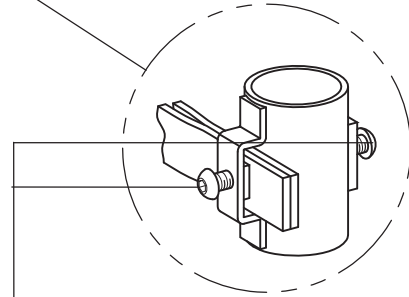

TOP VIEW

FRONT VIEW

SLEEVE SIZES:

- MODEL 100 - 1.98" ID
- MODEL 150 - 2.40" ID
- MODEL 300 - 3.00" ID

A-A

2 STAKE CROSS BRACE

TWO SIZES  
5 - 15 GALLON  
24" - 36" BOX

DETAIL A-A

- MODEL 100 - 2.00" ID
- MODEL 150 - 2.30" ID
- MODEL 300 - 2.95" ID

1/4-20 SELF-TAPPING SCREW

CROSS BRACE

SCROLL SIZE

- MODEL 100 - 2.00" ID
- MODEL 150 - 2.30" ID
- MODEL 300 - 2.95" ID

CORDED RUBBER TREE TIE

1/4-20 STAINLESS STEEL  
HEX HEAD SCREW

**GREEN SLEEVES<sup>®</sup> TWO STAKE SYSTEM**

ISOMETRIC VIEW

SCALE: NTS