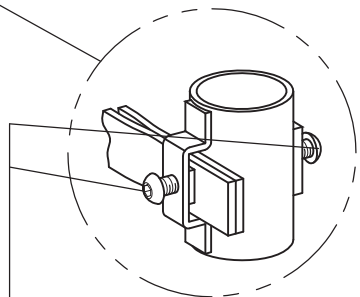

TOP VIEW

FRONT VIEW

SLEEVE SIZES:
SCROLL SIZE

- MODEL 100 - 1.98" ID
- MODEL 150 - 2.40" ID
- MODEL 300 - 3.00" ID

3 STAKE CROSS BRACE

TWO SIZES

- 15 GALLON - 24" BOX
- 24" - 36" BOX

1/4-20 SELF-TAPPING SCREW

CROSS BRACE
SCROLL SIZE

- MODEL 100 - 2.00" ID
- MODEL 150 - 2.30" ID
- MODEL 300 - 2.95" ID

DETAIL A-A

- MODEL 100 - 2.00" ID
- MODEL 150 - 2.30" ID
- MODEL 300 - 2.95" ID

CORDED RUBBER TREE TIE

1/4-20 STAINLESS STEEL HEX HEAD SCREW

GREEN SLEEVES[®] THREE STAKE SYSTEM

ISOMETRIC VIEW

SCALE: NTS