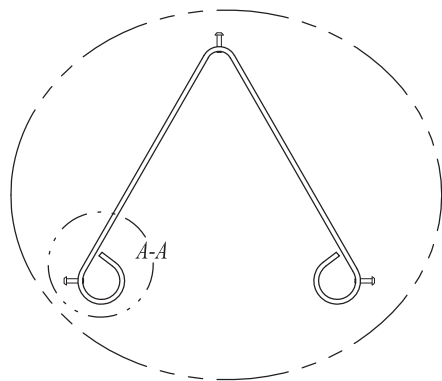

TOP VIEW

FRONT VIEW

SLEEVE SIZES:
SCROLL SIZE

- MODEL 100 - 1.98" ID
- MODEL 150 - 2.40" ID
- MODEL 300 - 3.00" ID

3 STAKE CROSS BRACE

TWO SIZES

- 15 GALLON - 24" BOX
- 24" - 36" BOX

1/4-20 SELF-TAPPING SCREW

CROSS BRACE
SCROLL SIZE

- MODEL 100 - 2.00" ID
- MODEL 150 - 2.30" ID
- MODEL 300 - 2.95" ID

DETAIL A-A

- MODEL 100 - 2.00" ID
- MODEL 150 - 2.30" ID
- MODEL 300 - 2.95" ID

CORDED RUBBER TREE TIE

1/4-20 STAINLESS STEEL HEX HEAD SCREW

GREEN SLEEVES[®] THREE STAKE SYSTEM

ISOMETRIC VIEW

SCALE: NTS