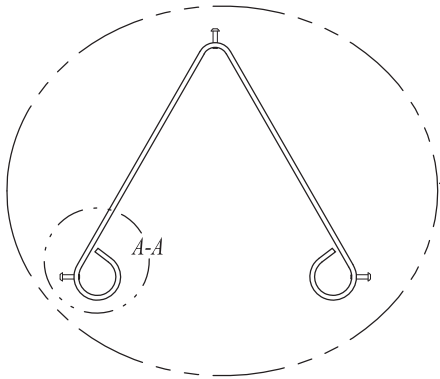

TOP VIEW

FRONT VIEW

SLEEVE SIZES:
SCROLL SIZE

- MODEL 100 - 1.98" ID
- MODEL 150 - 2.40" ID
- MODEL 300 - 3.00" ID

3 STAKE CROSS BRACE

TWO SIZES

- 15 GALLON - 24" BOX
- 24" - 36" BOX

CROSS BRACE

SCROLL SIZE

- MODEL 100 - 2.00" ID
- MODEL 150 - 2.30" ID
- MODEL 300 - 2.95" ID

DETAIL A-A

- MODEL 100 - 2.00" ID
- MODEL 150 - 2.30" ID
- MODEL 300 - 2.95" ID

CORDED RUBBER
TREE TIE

1/4-20 STAINLESS STEEL
HEX HEAD SCREW

GREEN SLEEVES[®] THREE STAKE SYSTEM

ISOMETRIC VIEW

SCALE: NTS