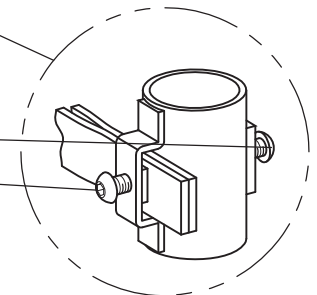

TOP VIEW

FRONT VIEW

SLEEVE SIZES:
SCROLL SIZE

- MODEL 100 - 1.98" ID
- MODEL 150 - 2.40" ID
- MODEL 300 - 3.00" ID

3 STAKE CROSS BRACE

TWO SIZES

- 15 GALLON - 24" BOX
- 24" - 36" BOX

CROSS BRACE

SCROLL SIZE

- MODEL 100 - 2.00" ID
- MODEL 150 - 2.30" ID
- MODEL 300 - 2.95" ID

DETAIL A-A

- MODEL 100 - 2.00" ID
- MODEL 150 - 2.30" ID
- MODEL 300 - 2.95" ID

CORDED RUBBER
TREE TIE

1/4-20 STAINLESS STEEL
HEX HEAD SCREW

GREEN SLEEVES[®] THREE STAKE SYSTEM

ISOMETRIC VIEW

SCALE: NTS