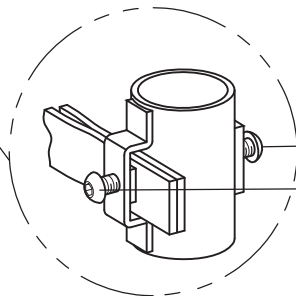

SLEEVE SIZES:  
SCROLL SIZE

- MODEL 100 - 1.98" ID
- MODEL 150 - 2.40" ID
- MODEL 300 - 3.00" ID

3 STAKE CROSS BRACE

TWO SIZES

- 15 GALLON - 24" BOX
- 36" - 48" CROSS BRACE

CROSS BRACE  
SCROLL SIZE

- MODEL 100 - 2.00" ID
- MODEL 150 - 2.30" ID
- MODEL 300 - 2.95" ID

- MODEL 100 - 2.00" ID
- MODEL 150 - 2.30" ID
- MODEL 300 - 2.95" ID

CORDED RUBBER  
TREE TIE

1/4-20 STAINLESS STEEL  
HEX HEAD SCREW

**GREEN SLEEVES® THREE STAKE SYSTEM**

ISOMETRIC VIEW

SCALE: NTS