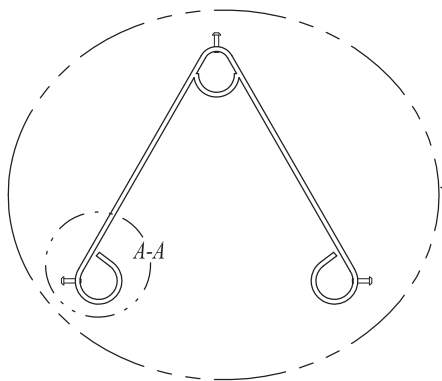

SLEEVE SIZES:  
SCROLL SIZE

- MODEL 100 - 1.98" ID
- MODEL 150 - 2.40" ID
- MODEL 300 - 3.00" ID

3 STAKE CROSS BRACE

TWO SIZES

- 15 GALLON - 24" BOX
- 36" - 48" CROSS BRACE

CROSS BRACE  
SCROLL SIZE

- MODEL 100 - 2.00" ID
- MODEL 150 - 2.30" ID
- MODEL 300 - 2.95" ID

- MODEL 100 - 2.00" ID
- MODEL 150 - 2.30" ID
- MODEL 300 - 2.95" ID

CORDED RUBBER  
TREE TIE

1/4-20 STAINLESS STEEL  
HEX HEAD SCREW

**GREEN SLEEVES® THREE STAKE SYSTEM**

ISOMETRIC VIEW

SCALE: NTS