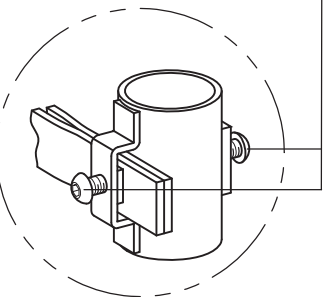

2 STAKE CROSS BRACE
 TWO SIZES
 15 GALLON - 24" BOX
 36" - 48" CROSS BRACE

CROSS BRACE
 SCROLL SIZE
 • MODEL 100 - 2.00" ID
 • MODEL 150 - 2.30" ID
 • MODEL 300 - 2.95" ID

MODEL 100 - 2.00" ID
 MODEL 150 - 2.30" ID
 MODEL 300 - 2.95" ID

CORDED RUBBER
 TREE TIE

1/4-20 STAINLESS STEEL
 HEX HEAD SCREW

SLEEVE SIZES:
 SCROLL SIZE
 • MODEL 100 - 1.98" ID
 • MODEL 150 - 2.40" ID
 • MODEL 300 - 3.00" ID

GREEN SLEEVES® TWO STAKE SYSTEM

ISOMETRIC VIEW SCALE: NTS