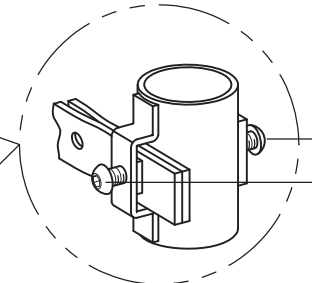

CROSS BRACE

SCROLL SIZE

- MODEL 100 - 2.00" ID
- MODEL 150 - 2.30" ID
- MODEL 300 - 2.95" ID

SLEEVE SIZES:

SCROLL SIZE

- MODEL 100 - 1.98" ID
- MODEL 150 - 2.40" ID
- MODEL 300 - 3.00" ID

A-A

2 STAKE CROSS BRACE

TWO SIZES

15 GALLON - 24" BOX
36" - 48" CROSS BRACE

DETAIL A-A

- MODEL 100 - 2.00" ID
- MODEL 150 - 2.30" ID
- MODEL 300 - 2.95" ID

GREEN SLEEVES® TWO STAKE SYSTEM

SCALE: NTS