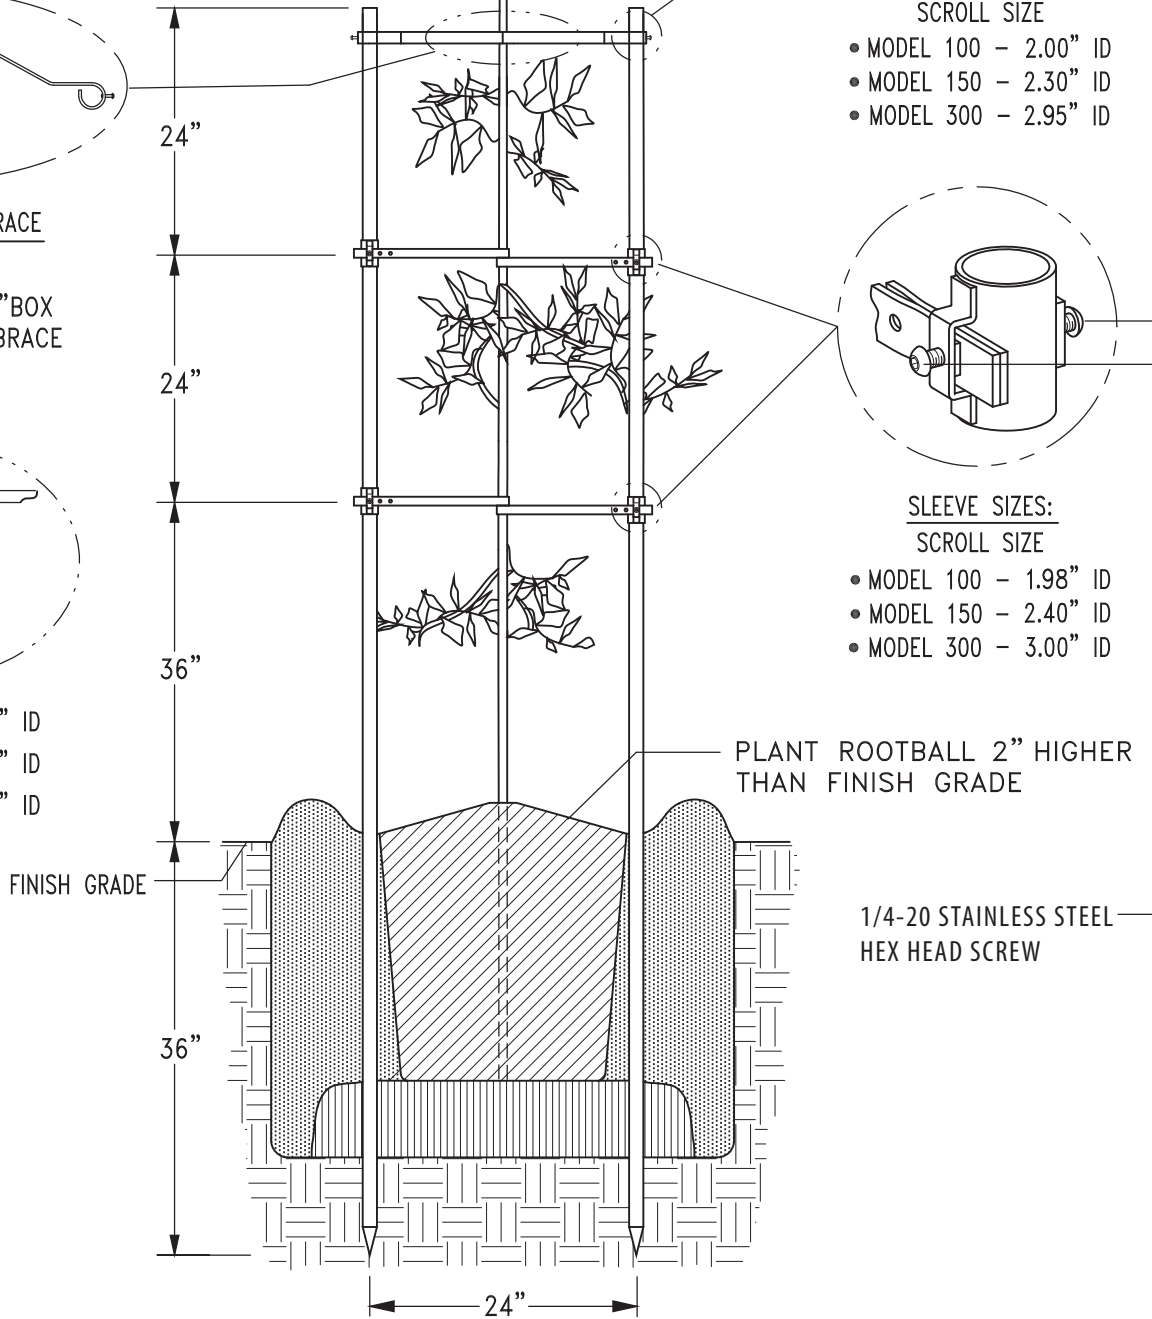

CROSS BRACE

SCROLL SIZE

- MODEL 100 - 2.00" ID
- MODEL 150 - 2.30" ID
- MODEL 300 - 2.95" ID

SLEEVE SIZES:

SCROLL SIZE

- MODEL 100 - 1.98" ID
- MODEL 150 - 2.40" ID
- MODEL 300 - 3.00" ID

A-A

2 STAKE CROSS BRACE

TWO SIZES

15 GALLON - 24" BOX
36" - 48" CROSS BRACE

DETAIL A-A

- MODEL 100 - 2.00" ID
- MODEL 150 - 2.30" ID
- MODEL 300 - 2.95" ID

GREEN SLEEVES® TWO STAKE SYSTEM

SCALE: NTS