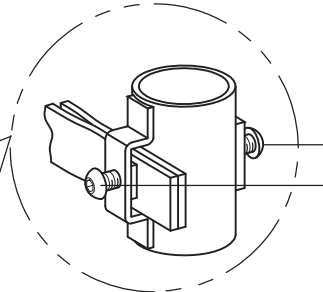

3 STAKE CROSS BRACE

TWO SIZES

15 GALLON - 24" BOX
36" - 48" CROSS BRACE

CORDED RUBBER
TREE TIE

DETAIL A-A

MODEL 100 - 2.00" ID
MODEL 150 - 2.30" ID
MODEL 300 - 2.95" ID

CROSS BRACE

SCROLL SIZE

- MODEL 100 - 2.00" ID
- MODEL 150 - 2.30" ID
- MODEL 300 - 2.95" ID

SLEEVE SIZES:

SCROLL SIZE

- MODEL 100 - 1.98" ID
- MODEL 150 - 2.40" ID
- MODEL 300 - 3.00" ID

1/4-20 STAINLESS STEEL
HEX HEAD SCREW

GREEN SLEEVES® THREE STAKE SYSTEM

ISOMETRIC VIEW

SCALE: NTS