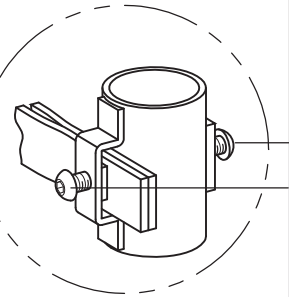

4 STAKE CROSS BRACE

TWO SIZES - 2 EACH REQUIRED
 15 GALLON - 24" BOX
 36" - 48" CROSS BRACE

DETAIL A-A

MODEL 100 - 2.00" ID
 MODEL 150 - 2.30" ID
 MODEL 300 - 2.95" ID

CORDED RUBBER
 TREE TIE

CROSS BRACE
SCROLL SIZE

- MODEL 100 - 2.00" ID
- MODEL 150 - 2.30" ID
- MODEL 300 - 2.95" ID

SLEEVE SIZES:
SCROLL SIZE

- MODEL 100 - 1.98" ID
- MODEL 150 - 2.40" ID
- MODEL 300 - 3.00" ID

1/4-20 STAINLESS STEEL
 HEX HEAD SCREW

GREEN SLEEVES® FOUR STAKE SYSTEM

ISOMETRIC VIEW

SCALE: NTS