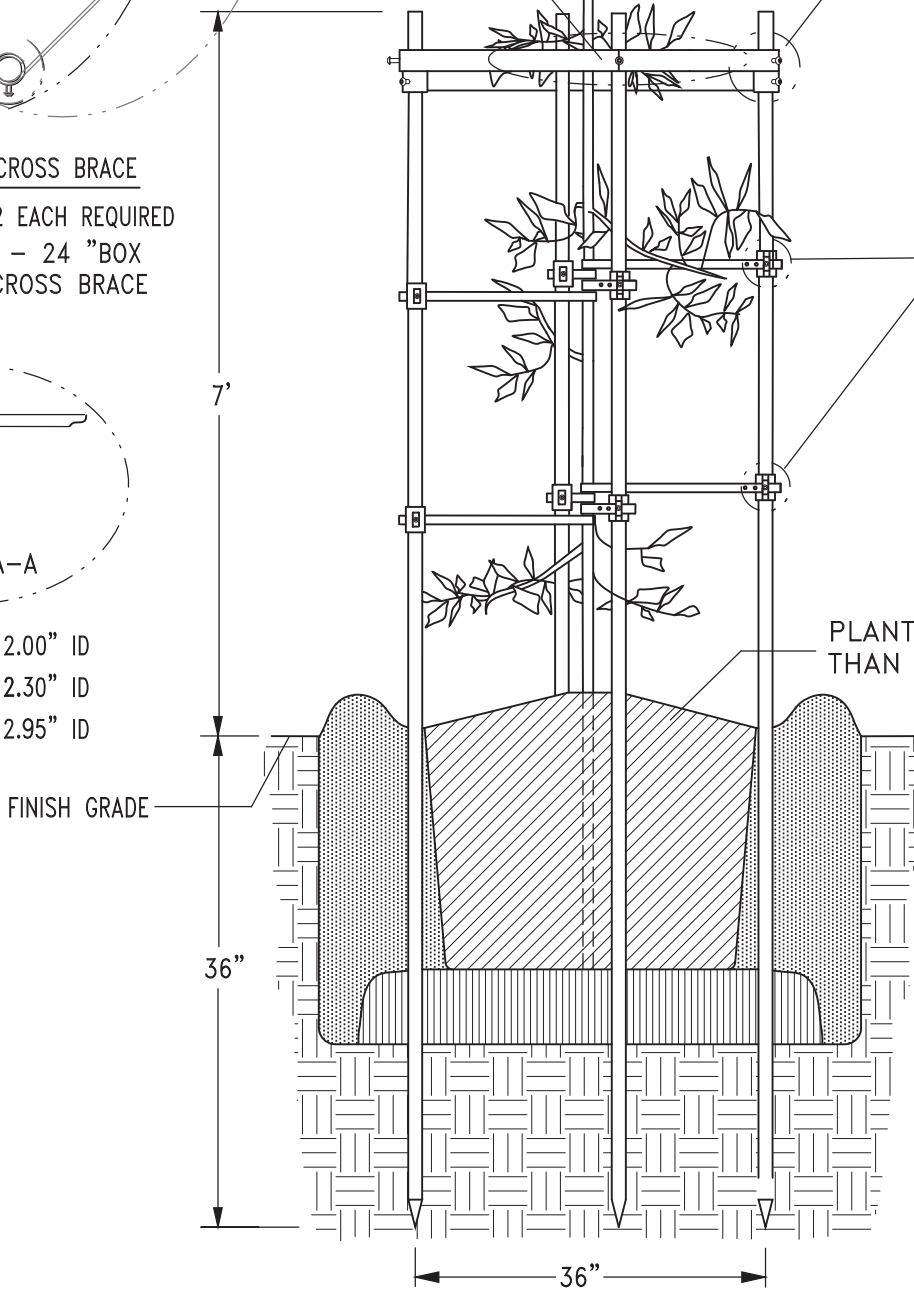

4 STAKE CROSS BRACE

TWO SIZES - 2 EACH REQUIRED
 15 GALLON - 24" BOX
 36" - 48" CROSS BRACE

DETAIL A-A

- MODEL 100 - 2.00" ID
- MODEL 150 - 2.30" ID
- MODEL 300 - 2.95" ID

**CROSS BRACE
 SCROLL SIZE**

- MODEL 100 - 2.00" ID
- MODEL 150 - 2.30" ID
- MODEL 300 - 2.95" ID

**SLEEVE SIZES:
 SCROLL SIZE**

- MODEL 100 - 1.98" ID
- MODEL 150 - 2.40" ID
- MODEL 300 - 3.00" ID

PLANT ROOTBALL 2" HIGHER THAN FINISH GRADE

FINISH GRADE

1/4-20 STAINLESS STEEL
 HEX HEAD SCREW

GREEN SLEEVES® FOUR STAKE SYSTEM

SCALE: NTS